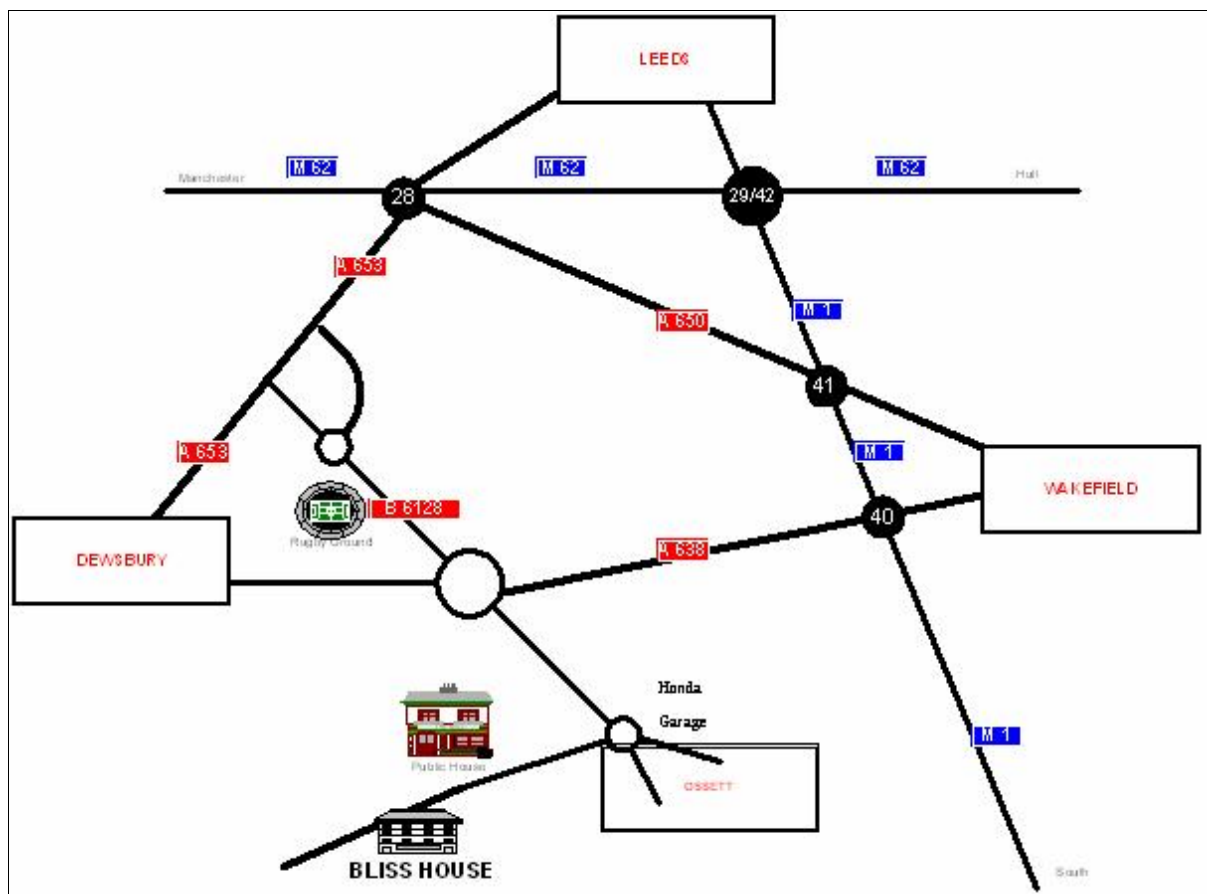

How to Find Us:

Drive Computer Services Ltd
BLISS HOUSE
251 Dewsbury Road
Ossett
WF5 9QF
Tel: 01924 280388

Directions: From Junction 40 of the M1 take A638 sign posted Dewsbury. At the roundabout take first exit left leading to the small roundabout, take last exit on to Dewsbury Road, BLISS House is situated on the left hand side about 200 yards from the roundabout.

Parking available at front and rear of the building.